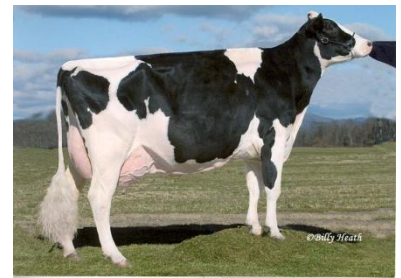

Bacchus Scarlet Z Red VG-87

Reg.no. NL765205841

D.O.B. 15/oct/2009

2.02 305d 13.384kgM 3.5% 466F 3.3% 443P

84FR 88MS 88FL / VG-87-NL 2yr

Goes back on the legendary brood Cow Windsor-Manor Rud Zip EX-95-USA

Bacchus Scarlet Z Red VG-87-NL 2yr

Windsor-Manor Zebbee EX-91-USA

Windsor-Manor Rud Zip EX-95-USA GMD DOM

IVP Embryos available by: Label P, Commander, Bolt rf, Kingboy, Supershot, Lexington, Lottomax , Genie