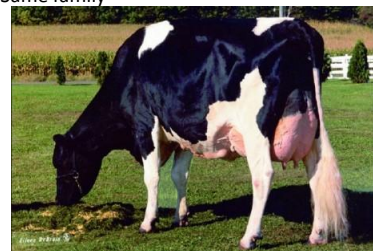

# Gevels Willie 6 \*CV

Reg.no. NL636 731 820

D.O.B. 8/Sept/2013

US 12/14 GTPI +2382 / PTAT +2.47

*Numero Uno from Lead Mae family with great type*

Gevels Willie 1 VG-88-NL EX-92-MS 2yr.

Wabash-Way Emilyann VG-88-USA 2yr. | Same family

Whittier-Farms Lead Mae EX-95-USA 2E GMD DOM

**Embryos available by: Seagull-Bay Silver-ET 2683 GTPI / 2.86 PTAT**

- Grand dam to Ven Dairy Wonder, one of the highest Shottle sons in the breed

Udder Willie 1 EX-92